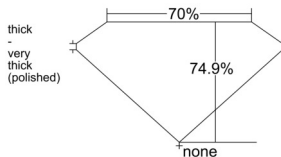

GIA®

FACSIMILE

GIA REPORT 7543427448

Verify this report at GIA.edu

GIA NATURAL DIAMOND DOSSIER®

January 12, 2026
GIA Report Number 7543427448
Shape and Cutting Style ..... Square Modified Brilliant
Measurements ..... 4.27 x 4.19 x 3.13 mm

GRADING RESULTS

Carat Weight ..... 0.50 carat
Color Grade ..... G
Clarity Grade VVS1

ADDITIONAL GRADING INFORMATION

Polish ..... Excellent
Symmetry ..... Very Good
Fluorescence ..... None
Clarity Characteristics ..... Cloud
Inscription(s): GIA 7543427448

PROPORTIONS

Profile not to actual proportions

GRADING SCALES

GIA COLOR SCALE		GIA CLARITY SCALE			
COLORLESS	D	VERY VERY SLIGHTLY INCLUDED	FLAWLESS		
	E		INTERNALLY FLAWLESS		
	F		VVS₁		
	NEAR COLORLESS	G	VERY SLIGHTLY INCLUDED	VVS₂	
		H		VS₁	
		FAINT	I	SLIGHTLY INCLUDED	VS₂
			J		SI₁
	K		SI₂		
	VERT LIGHT		L	INCLUDED	I₁
			M		I₂
N			I₃		
O					
P					
Q					
R					
LIGHT	S				
	T				
	U				
	V				
	W				
	X				
Y					
Z