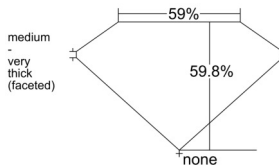

GIA®

FACSIMILE

GIA REPORT 7543407630

Verify this report at GIA.edu

GIA NATURAL DIAMOND DOSSIER®

January 09, 2026
GIA Report Number 7543407630
Shape and Cutting Style ..... Heart Brilliant
Measurements ..... 4.80 x 5.54 x 3.31 mm

GRADING RESULTS

Carat Weight ..... 0.50 carat
Color Grade ..... J
Clarity Grade VVS2

ADDITIONAL GRADING INFORMATION

Polish ..... Excellent
Symmetry ..... Very Good
Fluorescence ..... None
Clarity Characteristics ..... Feather
Inscription(s): GIA 7543407630

PROPORTIONS

Profile not to actual proportions

GRADING SCALES

GIA COLOR SCALE		GIA CLARITY SCALE	
COLORLESS	D	VERY VERY SLIGHTLY INCLUDED	FLAWLESS
	E		INTERNALLY FLAWLESS
	F		VVS₁
	G		VVS₂
	H		VS₁
	I		VS₂
	J		SI₁
	K		SI₂
	L		I₁
	M		I₂
NEAR COLORLESS	N	SLIGHTLY INCLUDED	I₃
	O		
	P		
	Q		
FAINT	R		
	S		
	T		
	U		
VERT LIGHT	V		
	W		
	X		
	Y		
LIGHT	Z