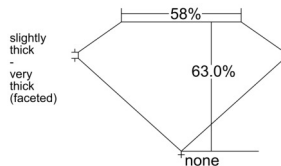

GIA®

FACSIMILE

GIA REPORT

7543406243

Verify this report at GIA.edu

GIA NATURAL DIAMOND DOSSIER®

January 09, 2026
GIA Report Number 7543406243
Shape and Cutting Style ..... Oval Brilliant
Measurements ..... 6.23 x 4.40 x 2.78 mm

GRADING RESULTS

Carat Weight ..... 0.51 carat
Color Grade ..... G
Clarity Grade VS2

ADDITIONAL GRADING INFORMATION

Polish ..... Very Good
Symmetry ..... Very Good
Fluorescence ..... Faint
Clarity Characteristics ..... Crystal, Cloud
Inscription(s): GIA 7543406243

PROPORTIONS

Profile not to actual proportions

GRADING SCALES

GIA COLOR SCALE		GIA CLARITY SCALE			
COLORLESS	D	VERY VERY SLIGHTLY INCLUDED	FLAWLESS		
	E		INTERNALLY FLAWLESS		
	F	VERY SLIGHTLY INCLUDED	VVS₁		
	G		VVS₂		
	H		VS₁		
	NEAR COLORLESS	I	SLIGHTLY INCLUDED	VS₂	
		J		SI₁	
		FAINT	K	INCLUDED	SI₂
			L		I₁
			M		I₂
VERT LIGHT	N		INCLUDED	I₃	
	O				
	P				
	Q				
	R				
	LIGHT	S			
		T			
U					
	V				
	W				
	X				
	Y				
	Z