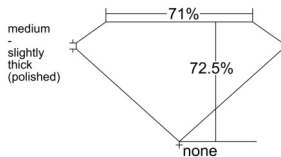

GIA®

FACSIMILE

GIA REPORT 7543362228

Verify this report at GIA.edu

GIA NATURAL DIAMOND DOSSIER®

January 05, 2026
GIA Report Number 7543362228
Shape and Cutting Style ..... **Square Modified Brilliant**
Measurements ..... **3.80 x 3.79 x 2.75 mm**

GRADING RESULTS

Carat Weight ..... 0.32 carat
Color Grade ..... D
Clarity Grade VS1

ADDITIONAL GRADING INFORMATION

Polish ..... Excellent
Symmetry ..... Very Good
Fluorescence ..... None
Clarity Characteristics ..... Cloud, Crystal
Inscription(s): GIA 7543362228

PROPORTIONS

Profile not to actual proportions

GRADING SCALES

GIA COLOR SCALE		GIA CLARITY SCALE			
COLORLESS	D	VERY VERY SLIGHTLY INCLUDED	FLAWLESS		
	E		INTERNALLY FLAWLESS		
	F		VVS₁		
	NEAR COLORLESS	G	VERY SLIGHTLY INCLUDED	VVS₂	
		H		VS₁	
		FAINT	I	SLIGHTLY INCLUDED	VS₂
			J		SI₁
			K	INCLUDED	SI₂
	LIGHT	L	INCLUDED	I₁	
		M		I₂	
N		I₃			
O					
P					
Q					
R					
S					
T					
U					
V					
W					
X					
Y					
Z