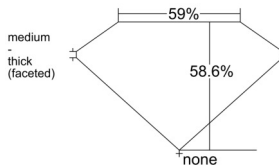

GIA®

FACSIMILE

GIA REPORT 7543355974

Verify this report at GIA.edu

GIA NATURAL DIAMOND DOSSIER®

January 01, 2026
GIA Report Number 7543355974
Shape and Cutting Style ..... Heart Brilliant
Measurements ..... 5.74 x 6.86 x 4.02 mm

GRADING RESULTS

Carat Weight ..... 0.91 carat
Color Grade ..... F
Clarity Grade VVS2

ADDITIONAL GRADING INFORMATION

Polish ..... Excellent
Symmetry ..... Excellent
Fluorescence ..... Faint
Clarity Characteristics ..... Cloud
Inscription(s): GIA 7543355974

PROPORTIONS

Profile not to actual proportions

GRADING SCALES

GIA COLOR SCALE		GIA CLARITY SCALE			
COLORLESS	D	VERY VERY SLIGHTLY INCLUDED	FLAWLESS		
	E		INTERNALLY FLAWLESS		
	F	VERY SLIGHTLY INCLUDED	VVS₁		
	G		VVS₂		
	H		VS₁		
	NEAR COLORLESS	I	SLIGHTLY INCLUDED	VS₂	
		J		SI₁	
		FAINT	K	INCLUDED	SI₂
			L		I₁
			M		I₂
VERTICALLY LIGHT	N		LIGHT	I₃	
	O				
	P				
	Q				
	R