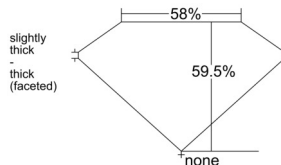

GIA®

FACSIMILE

GIA REPORT

7543344002

Verify this report at GIA.edu

GIA NATURAL DIAMOND DOSSIER®

December 30, 2025
GIA Report Number 7543344002
Shape and Cutting Style ..... Heart Brilliant
Measurements ..... 5.23 x 6.16 x 3.67 mm

GRADING RESULTS

Carat Weight ..... 0.70 carat
Color Grade ..... G
Clarity Grade VVS2

ADDITIONAL GRADING INFORMATION

Polish ..... Excellent
Symmetry ..... Excellent
Fluorescence ..... None
Clarity Characteristics ..... Needle, Cloud
Inscription(s): GIA 7543344002

PROPORTIONS

Profile not to actual proportions

GRADING SCALES

GIA COLOR SCALE		GIA CLARITY SCALE				
COLORLESS	D	VERY VERY SLIGHTLY INCLUDED	FLAWLESS			
	E		INTERNALLY FLAWLESS			
	F		VVS₁			
	G		VVS₂			
	NEAR COLORLESS	H	VERY SLIGHTLY INCLUDED	VS₁		
		I		VS₂		
		FAINT	J	SLIGHTLY INCLUDED	SI₁	
			K		SI₂	
			L		I₁	
			VERT LIGHT	M	INCLUDED	I₂
N	I₃					
O						
P						
Q						
R						
LIGHT	S					
	T					
	U					
	V					
	W					
	X					
Y						
Z