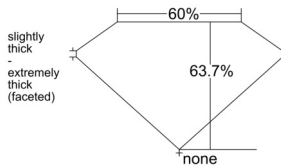

GIA®

FACSIMILE

GIA REPORT 7543335406

Verify this report at GIA.edu

GIA NATURAL DIAMOND DOSSIER®

December 29, 2025
GIA Report Number 7543335406
Shape and Cutting Style ..... Pear Brilliant
Measurements ..... 7.29 x 4.23 x 2.70 mm

GRADING RESULTS

Carat Weight ..... 0.50 carat
Color Grade ..... F
Clarity Grade VS2

ADDITIONAL GRADING INFORMATION

Polish ..... Very Good
Symmetry ..... Very Good
Fluorescence ..... None
Clarity Characteristics ..... Crystal
Inscription(s): GIA 7543335406

PROPORTIONS

Profile not to actual proportions

GRADING SCALES

GIA COLOR SCALE		GIA CLARITY SCALE	
COLORLESS	D	VERY VERY SLIGHTLY INCLUDED	FLAWLESS
	E		INTERNALLY FLAWLESS
	F		VVS₁
	G		VVS₂
	H		VS₁
	I		VS₂
	J		SI₁
	K		SI₂
	L		I₁
	M		I₂
NEAR COLORLESS	N	SLIGHTLY INCLUDED	I₃
	O		
	P		
	Q		
FAINT	R		
	S		
	T		
	U		
VERY LIGHT	V		
	W		
	X		
	Y		
LIGHT	Z