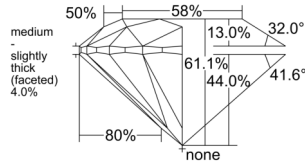

GIA®

FACSIMILE

GIA REPORT

7543334296

Verify this report at GIA.edu

GIA NATURAL DIAMOND DOSSIER®

December 30, 2025
GIA Report Number 7543334296
Shape and Cutting Style ..... Round Brilliant
Measurements ..... 4.63 - 4.66 x 2.84 mm

GRADING RESULTS

Carat Weight ..... 0.37 carat
Color Grade ..... E
Clarity Grade VVS1
Cut Grade ..... Excellent

ADDITIONAL GRADING INFORMATION

Polish ..... Excellent
Symmetry ..... Excellent
Fluorescence ..... None
Clarity Characteristics..... Pinpoint, Internal Graining, Feather
Inscription(s): GIA 7543334296

PROPORTIONS

Profile to actual proportions