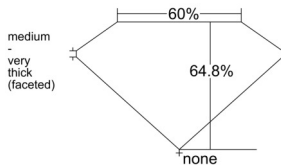

GIA®

FACSIMILE

GIA REPORT 7543332775

Verify this report at GIA.edu

GIA NATURAL DIAMOND DOSSIER®

December 30, 2025
GIA Report Number 7543332775
Shape and Cutting Style ..... Pear Brilliant
Measurements ..... 7.63 x 4.82 x 3.12 mm

GRADING RESULTS

Carat Weight ..... 0.70 carat
Color Grade ..... E
Clarity Grade VVS1

ADDITIONAL GRADING INFORMATION

Polish ..... Excellent
Symmetry ..... Very Good
Fluorescence ..... Medium Blue
Clarity Characteristics ..... Pinpoint
Inscription(s): GIA 7543332775

PROPORTIONS

Profile not to actual proportions

GRADING SCALES

GIA COLOR SCALE		GIA CLARITY SCALE	
COLORLESS	D	VERY VERY SLIGHTLY INCLUDED	FLAWLESS
	E		INTERNALLY FLAWLESS
	F		VVS₁
	G		VVS₂
	H		VS₁
	I		VS₂
	J		SI₁
	K		SI₂
	L		I₁
	M		I₂
NEAR COLORLESS	N	SLIGHTLY INCLUDED	I₃
	O		
	P		
	Q		
FAINT	R	INCLUDED	
	S		
	T		
	U		
VERT LIGHT	V	LIGHT	
	W		
	X		
	Y		
	Z