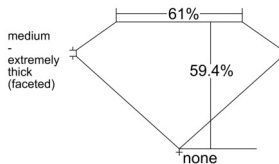

GIA®

FACSIMILE

GIA REPORT 7543330065

Verify this report at GIA.edu

GIA NATURAL DIAMOND DOSSIER®

December 30, 2025
GIA Report Number 7543330065
Shape and Cutting Style ..... Heart Brilliant
Measurements ..... 4.26 x 4.98 x 2.96 mm

GRADING RESULTS

Carat Weight ..... 0.40 carat
Color Grade ..... G
Clarity Grade VS1

ADDITIONAL GRADING INFORMATION

Polish ..... Very Good
Symmetry ..... Very Good
Fluorescence ..... None
Clarity Characteristics ..... Indented Natural, Pinpoint
Inscription(s): GIA 7543330065

PROPORTIONS

Profile not to actual proportions

GRADING SCALES

GIA COLOR SCALE		GIA CLARITY SCALE	
COLORLESS	D	VERY VERY SLIGHTLY INCLUDED	FLAWLESS
	E		INTERNALLY FLAWLESS
	F		VVS₁
	G		VVS₂
	H		VS₁
	I		VS₂
	J		SI₁
	K		SI₂
	L		I₁
	M		I₂
NEAR COLORLESS	N	SLIGHTLY INCLUDED	I₃
	O		
	P		
	Q		
FAINT	R		
	S		
	T		
	U		
VERY LIGHT	V		
	W		
	X		
	Y		
LIGHT	Z