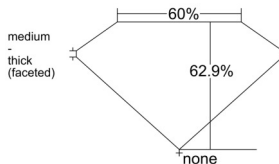

GIA®

FACSIMILE

GIA REPORT 7543326521

Verify this report at GIA.edu

GIA NATURAL DIAMOND DOSSIER®

December 29, 2025
GIA Report Number 7543326521
Shape and Cutting Style ..... Marquise Brilliant
Measurements ..... 6.74 x 3.53 x 2.22 mm

GRADING RESULTS

Carat Weight ..... 0.30 carat
Color Grade ..... D
Clarity Grade VVS1

ADDITIONAL GRADING INFORMATION

Polish ..... Excellent
Symmetry ..... Very Good
Fluorescence ..... None
Clarity Characteristics ..... Pinpoint
Inscription(s): GIA 7543326521

PROPORTIONS

Profile not to actual proportions

GRADING SCALES

GIA COLOR SCALE		GIA CLARITY SCALE			
COLORLESS	D	VERY VERY SLIGHTLY INCLUDED	FLAWLESS		
	E		INTERNALLY FLAWLESS		
	F	VERY SLIGHTLY INCLUDED	VVS₁		
	G		VVS₂		
	H		VS₁		
	NEAR COLORLESS	I	SLIGHTLY INCLUDED	VS₂	
		J		SI₁	
		FAINT	K	INCLUDED	SI₂
			L		I₁
			M		I₂
VERT LIGHT	N	INCLUDED	I₃		
	O				
	P				
	Q				
	R				
	S				
	T				
LIGHT	U				
	V				
	W				
	X				
Y					
Z