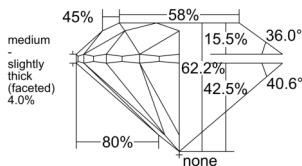

GIA®

FACSIMILE

GIA REPORT

7543323151

Verify this report at GIA.edu

GIA NATURAL DIAMOND DOSSIER®

December 26, 2025
GIA Report Number 7543323151
Shape and Cutting Style ..... Round Brilliant
Measurements ..... 5.48 - 5.50 x 3.41 mm

GRADING RESULTS

Carat Weight ..... 0.64 carat
Color Grade ..... H
Clarity Grade VS1
Cut Grade ..... Excellent

ADDITIONAL GRADING INFORMATION

Polish ..... Excellent
Symmetry ..... Excellent
Fluorescence ..... None
Clarity Characteristics..... Cloud, Crystal, Needle, Pinpoint
Inscription(s): GIA 7543323151

PROPORTIONS

Profile to actual proportions