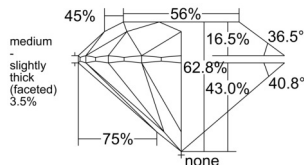

GIA®

FACSIMILE

GIA REPORT 7543290789

Verify this report at GIA.edu

GIA NATURAL DIAMOND DOSSIER®

December 23, 2025
GIA Report Number **7543290789**
Shape and Cutting Style ..... **Round Brilliant**
Measurements ..... **5.16 - 5.19 x 3.26 mm**

GRADING RESULTS

Carat Weight ..... **0.54 carat**
Color Grade ..... **G**
Clarity Grade **VVS1**
Cut Grade ..... **Excellent**

ADDITIONAL GRADING INFORMATION

Polish ..... **Excellent**
Symmetry ..... **Excellent**
Fluorescence ..... **None**
Clarity Characteristics..... **Pinpoint, Feather**
Inscription(s): **GIA 7543290789**

PROPORTIONS

Profile to actual proportions