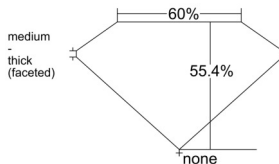

GIA®

FACSIMILE

GIA REPORT 7543272001

Verify this report at GIA.edu

GIA NATURAL DIAMOND DOSSIER®

December 22, 2025
GIA Report Number 7543272001
Shape and Cutting Style ..... Heart Brilliant
Measurements ..... 5.65 x 6.37 x 3.53 mm

GRADING RESULTS

Carat Weight ..... 0.73 carat
Color Grade ..... H
Clarity Grade VS1

ADDITIONAL GRADING INFORMATION

Polish ..... Excellent
Symmetry ..... Very Good
Fluorescence ..... None
Clarity Characteristics ..... Cloud, Crystal
Inscription(s): GIA 7543272001

PROPORTIONS

Profile not to actual proportions

GRADING SCALES

GIA COLOR SCALE		GIA CLARITY SCALE	
COLORLESS	D	VERY VERY SLIGHTLY INCLUDED	FLAWLESS
	E		INTERNALLY FLAWLESS
	F		VVS₁
	G		VVS₂
	H		VS₁
	I		VS₂
	J		SI₁
	K		SI₂
	L		I₁
	M		I₂
NEAR COLORLESS	N	SLIGHTLY INCLUDED	I₃
	O		
	P		
	Q		
FAINT	R		
	S		
	T		
	U		
VERT LIGHT	V		
	W		
	X		
	Y		
LIGHT	Z