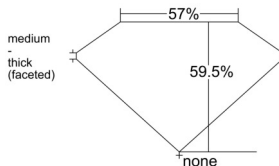

GIA®

FACSIMILE

GIA REPORT 7543270513

Verify this report at GIA.edu

GIA NATURAL DIAMOND DOSSIER®

December 19, 2025
GIA Report Number 7543270513
Shape and Cutting Style ..... Heart Brilliant
Measurements ..... 5.44 x 6.23 x 3.70 mm

GRADING RESULTS

Carat Weight ..... 0.72 carat
Color Grade I
Clarity Grade VS2

ADDITIONAL GRADING INFORMATION

Polish ..... Excellent
Symmetry ..... Excellent
Fluorescence ..... None
Clarity Characteristics ..... Crystal
Inscription(s): GIA 7543270513

PROPORTIONS

Profile not to actual proportions

GRADING SCALES

GIA COLOR SCALE		GIA CLARITY SCALE			
COLORLESS	D	VERY VERY SLIGHTLY INCLUDED	FLAWLESS		
	E		INTERNALLY FLAWLESS		
	F	VERY SLIGHTLY INCLUDED	VVS₁		
	G		VVS₂		
	H		VS₁		
	NEAR COLORLESS	I	SLIGHTLY INCLUDED	VS₂	
		J		SI₁	
		FAINT	K	INCLUDED	SI₂
			L		I₁
			M		I₂
VERTICALLY LIGHT	N	LIGHT	I₃		
	O				
	P				
	Q				
	R				
	S