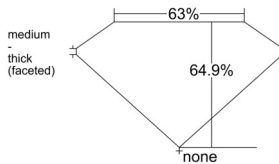

GIA®

FACSIMILE

GIA REPORT 7543265590

Verify this report at GIA.edu

GIA NATURAL DIAMOND DOSSIER®

December 18, 2025
GIA Report Number 7543265590
Shape and Cutting Style ..... Pear Brilliant
Measurements ..... 6.83 x 4.32 x 2.80 mm

GRADING RESULTS

Carat Weight ..... 0.50 carat
Color Grade ..... E
Clarity Grade VVS1

ADDITIONAL GRADING INFORMATION

Polish ..... Excellent
Symmetry ..... Excellent
Fluorescence ..... Faint
Clarity Characteristics..... Pinpoint, Feather, Cavity, Surface
Graining

Inscription(s): GIA 7543265590

PROPORTIONS

Profile not to actual proportions

GRADING SCALES

GIA COLOR SCALE		GIA CLARITY SCALE				
COLORLESS	D	VERY VERY SLIGHTLY INCLUDED	FLAWLESS			
	E		INTERNALLY FLAWLESS			
	F		VVS₁			
	G		VVS₂			
	NEAR COLORLESS		H	VERY SLIGHTLY INCLUDED	VS₁	
			I		VS₂	
	FAINT		J	SLIGHTLY INCLUDED	SI₁	
			K		SI₂	
			L		INCLUDED	I₁
			M			I₂
N		I₃				
VERT LIGHT		O	LIGHT			
		P				
		Q				
		R				
		S				
	T					
LIGHT	U					
	V					
	W					
	X					
Y						
Z