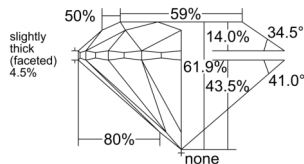

GIA®

FACSIMILE

GIA NATURAL DIAMOND DOSSIER®

December 17, 2025
GIA Report Number 7543254522
Shape and Cutting Style ..... Round Brilliant
Measurements ..... 5.04 - 5.08 x 3.13 mm

GRADING RESULTS

Carat Weight ..... 0.50 carat
Color Grade ..... E
Clarity Grade VVS2
Cut Grade ..... Excellent

ADDITIONAL GRADING INFORMATION

Polish ..... Excellent
Symmetry ..... Excellent
Fluorescence ..... None
Clarity Characteristics ..... Needle, Pinpoint
Inscription(s): GIA 7543254522

GIA REPORT 7543254522

Verify this report at GIA.edu

PROPORTIONS

Profile to actual proportions