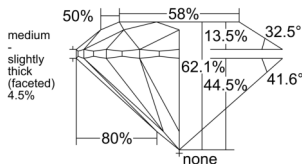

GIA®

FACSIMILE

GIA NATURAL DIAMOND DOSSIER®

December 17, 2025
GIA Report Number 7543254171
Shape and Cutting Style ..... Round Brilliant
Measurements ..... 4.84 - 4.87 x 3.01 mm

GRADING RESULTS

Carat Weight ..... 0.43 carat
Color Grade ..... F
Clarity Grade VVS1
Cut Grade ..... Excellent

ADDITIONAL GRADING INFORMATION

Polish ..... Excellent
Symmetry ..... Excellent
Fluorescence ..... None
Clarity Characteristics ..... Pinpoint
Inscription(s): GIA 7543254171

GIA REPORT 7543254171

Verify this report at GIA.edu

PROPORTIONS

Profile to actual proportions

GRADING SCALES

GIA COLOR SCALE	GIA CLARITY SCALE	GIA CUT SCALE	
D	FLAWLESS	EXCELLENT	
E	INTERNALLY FLAWLESS		
F		VVS₁	VERY GOOD
G	VVS₂		
H	VS₁	GOOD	
I	VS₂		
J	SI₁	FAIR	
K	SI₂		
L	I₁	POOR	
M			
N			
O	I₂		
P			
Q			
R	I₃		
S			
T			
U			
V			
W			
X			
Y			
Z