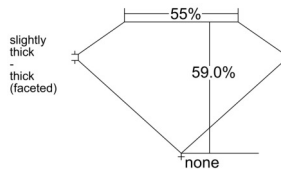

GIA®

FACSIMILE

GIA REPORT

7543248628

Verify this report at GIA.edu

GIA NATURAL DIAMOND DOSSIER®

December 17, 2025
GIA Report Number **7543248628**
Shape and Cutting Style ..... **Heart Brilliant**
Measurements ..... **5.33 x 5.70 x 3.36 mm**

GRADING RESULTS

Carat Weight ..... **0.60 carat**
Color Grade ..... **D**
Clarity Grade **S12**

ADDITIONAL GRADING INFORMATION

Polish ..... **Very Good**
Symmetry ..... **Excellent**
Fluorescence ..... **Medium Blue**
Clarity Characteristics ..... **Crystal**
Inscription(s): GIA 7543248628

PROPORTIONS

Profile not to actual proportions

GRADING SCALES

GIA COLOR SCALE		GIA CLARITY SCALE		
NEAR COLORLESS	D	VERY VERY SLIGHTLY INCLUDED	FLAWLESS	
	E		INTERNALLY FLAWLESS	
	F	VERY SLIGHTLY INCLUDED	VVS₁	
	G		VVS₂	
	H		VS₁	
	FAINT	I	SLIGHTLY INCLUDED	VS₂
		J		S1₁
		K	INCLUDED	S1₂
		L		I₁
		M		I₂
N		I₃		
LIGHT	O			
	P			
	Q			
	R			
	S			
	T			
	U			
	V			
	W			
	X			
	Y			
	Z