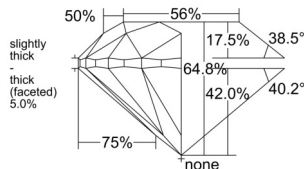

GIA®

FACSIMILE

GIA REPORT

7543243728

Verify this report at GIA.edu

GIA NATURAL DIAMOND DOSSIER®

January 05, 2026
GIA Report Number **7543243728**
Shape and Cutting Style ..... **Round Brilliant**
Measurements ..... **5.47 - 5.55 x 3.57 mm**

GRADING RESULTS

Carat Weight ..... **0.70 carat**
Color Grade ..... **K**
Clarity Grade **S11**
Cut Grade ..... **Very Good**

ADDITIONAL GRADING INFORMATION

Polish ..... **Very Good**
Symmetry ..... **Very Good**
Fluorescence ..... **None**
Clarity Characteristics ..... **Crystal**
Inscription(s): **GIA 7543243728**

PROPORTIONS

Profile to actual proportions

GRADING SCALES

GIA COLOR SCALE

COLORESS	D
	E
	F
	G
	H
	I
	J
NEAR COLORESS	K
	L
FAIN	M
	N
	O
	P
VERY LIGHT	Q
	R
	S
	T
	U
	V
LIGHT	W
	X
	Y
	Z

GIA CLARITY SCALE

FLAWLESS	VERY VERY SLIGHTLY INCLUDED	VVS₁	VVS₂	VS₁	VS₂	S1₁	S1₂	I₁	I₂	I₃	
											INTERNAL FLAWLESS

GIA CUT SCALE

EXCELLENT
VERY GOOD
GOOD
FAIR
POOR