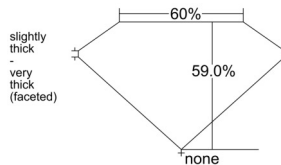

GIA®

FACSIMILE

GIA REPORT

7543223170

Verify this report at GIA.edu

GIA NATURAL DIAMOND DOSSIER®

December 15, 2025
GIA Report Number 7543223170
Shape and Cutting Style ..... Pear Brilliant
Measurements ..... 7.26 x 4.56 x 2.69 mm

GRADING RESULTS

Carat Weight ..... 0.55 carat
Color Grade ..... E
Clarity Grade VS1

ADDITIONAL GRADING INFORMATION

Polish ..... Excellent
Symmetry ..... Very Good
Fluorescence ..... Faint
Clarity Characteristics ..... Crystal
Inscription(s): GIA 7543223170

PROPORTIONS

Profile not to actual proportions

GRADING SCALES

GIA COLOR SCALE		GIA CLARITY SCALE		
COLORLESS	D	VERY VERY SLIGHTLY INCLUDED	FLAWLESS	
	E		INTERNALLY FLAWLESS	
	F		VS₁	
	G		VS₂	
	NEAR COLORLESS	H	VERY SLIGHTLY INCLUDED	VS₁
		I		VS₂
		J		SI₁
		K		SI₂
	FAINT	L	SLIGHTLY INCLUDED	I₁
		M		I₂
N		I₃		
O				
VERT LIGHT	P	INCLUDED		
	Q			
	R			
	S			
	T			
	U			
	V			
	W			
LIGHT	X			
	Y			
	Z