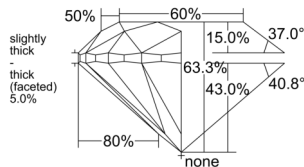

GIA®

FACSIMILE

GIA REPORT

7543222594

Verify this report at GIA.edu

GIA NATURAL DIAMOND DOSSIER®

December 15, 2025
GIA Report Number 7543222594
Shape and Cutting Style ..... Round Brilliant
Measurements ..... 5.57 - 5.62 x 3.54 mm

GRADING RESULTS

Carat Weight ..... 0.71 carat
Color Grade ..... D
Clarity Grade VS1
Cut Grade ..... Very Good

ADDITIONAL GRADING INFORMATION

Polish ..... Very Good
Symmetry ..... Very Good
Fluorescence ..... Medium Blue
Clarity Characteristics..... Crystal, Pinpoint
Inscription(s): GIA 7543222594

PROPORTIONS

Profile to actual proportions