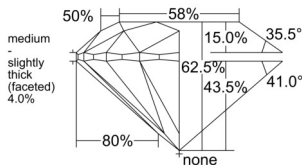

GIA®

FACSIMILE

GIA REPORT 7543221545

Verify this report at GIA.edu

GIA NATURAL DIAMOND DOSSIER®

December 12, 2025
GIA Report Number 7543221545
Shape and Cutting Style ..... Round Brilliant
Measurements ..... 5.08 - 5.11 x 3.19 mm

GRADING RESULTS

Carat Weight ..... 0.51 carat
Color Grade ..... H
Clarity Grade VVS2
Cut Grade ..... Excellent

ADDITIONAL GRADING INFORMATION

Polish ..... Excellent
Symmetry ..... Excellent
Fluorescence ..... None
Clarity Characteristics ..... Cloud, Needle
Inscription(s): GIA 7543221545

PROPORTIONS

GRADING SCALES

GIA COLOR SCALE

COLORESS	D
	E
	F
	G
	H
	I
	J
NEAR COLORESS	K
	L
FANIT	M
	N
	O
	P
VERY LIGHT	Q
	R
	S
	T
	U
	V
	W
	X
	Y
LIGHT	Z

GIA CLARITY SCALE

VERY VERY SLIGHTLY INCLUDED	FLAWLESS
	INTERNALLY FLAWLESS
VERY SLIGHTLY INCLUDED	VVS₁
	VVS₂
SLIGHTLY INCLUDED	VS₁
	VS₂
INCLUDED	SI₁
	SI₂
	I₁
	I₂
	I₃

GIA CUT SCALE

EXCELLENT
VERY GOOD
GOOD
FAIR
POOR