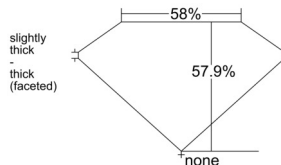

GIA®

FACSIMILE

GIA REPORT

7543213501

Verify this report at GIA.edu

GIA NATURAL DIAMOND DOSSIER®

December 11, 2025
GIA Report Number 7543213501
Shape and Cutting Style ..... Heart Brilliant
Measurements ..... 5.40 x 6.38 x 3.70 mm

GRADING RESULTS

Carat Weight ..... 0.72 carat
Color Grade ..... G
Clarity Grade VS2

ADDITIONAL GRADING INFORMATION

Polish ..... Excellent
Symmetry ..... Excellent
Fluorescence ..... None
Clarity Characteristics ..... Crystal, Cloud
Inscription(s): GIA 7543213501

PROPORTIONS

Profile not to actual proportions

GRADING SCALES

GIA COLOR SCALE		GIA CLARITY SCALE			
COLORLESS	D	VERY VERY SLIGHTLY INCLUDED	FLAWLESS		
	E		INTERNALLY FLAWLESS		
	F	VERY SLIGHTLY INCLUDED	VVS₁		
	G		VVS₂		
	H		VS₁		
	NEAR COLORLESS	I	SLIGHTLY INCLUDED	VS₂	
		J		SI₁	
		FAINT	K	INCLUDED	SI₂
			L		I₁
			M		I₂
VERT LIGHT	N	LIGHT	I₃		
	O				
	P				
	Q				
	R