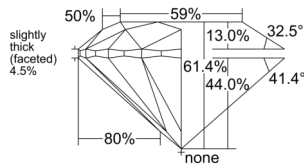

GIA®

FACSIMILE

GIA REPORT

7543210726

Verify this report at GIA.edu

GIA NATURAL DIAMOND DOSSIER®

December 10, 2025
GIA Report Number **7543210726**
Shape and Cutting Style ..... **Round Brilliant**
Measurements ..... **4.29 - 4.31 x 2.64 mm**

GRADING RESULTS

Carat Weight ..... **0.30 carat**
Color Grade ..... **G**
Clarity Grade **VVS1**
Cut Grade ..... **Excellent**

ADDITIONAL GRADING INFORMATION

Polish ..... **Excellent**
Symmetry ..... **Excellent**
Fluorescence ..... **None**
Clarity Characteristics..... **Internal Graining, Feather**
Inscription(s): **GIA 7543210726**

PROPORTIONS

Profile to actual proportions

GRADING SCALES

GIA COLOR SCALE	GIA CLARITY SCALE	GIA CUT SCALE	
D	FLAWLESS	EXCELLENT	
E	INTERNALLY FLAWLESS		
F		VVS₁	VERY GOOD
G	VVS₂		
H	VS₁	GOOD	
I	VS₂		
J	SI₁	FAIR	
K	SI₂		
L	I₁	POOR	
M	I₂		
N	I₃		
O			
P			
Q			
R			
S			
T			
U			
V			
W			
X			
Y			
Z