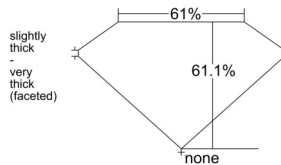

GIA®

FACSIMILE

GIA REPORT

7543171941

Verify this report at GIA.edu

GIA NATURAL DIAMOND DOSSIER®

December 09, 2025
GIA Report Number 7543171941
Shape and Cutting Style ..... Pear Brilliant
Measurements ..... 7.47 x 4.70 x 2.87 mm

GRADING RESULTS

Carat Weight ..... 0.60 carat
Color Grade ..... H
Clarity Grade VS1

ADDITIONAL GRADING INFORMATION

Polish ..... Excellent
Symmetry ..... Excellent
Fluorescence ..... Medium Blue
Clarity Characteristics ..... Crystal, Pinpoint
Inscription(s): GIA 7543171941

PROPORTIONS

Profile not to actual proportions

GRADING SCALES

GIA COLOR SCALE		GIA CLARITY SCALE			
COLORLESS	D	VERY VERY SLIGHTLY INCLUDED	FLAWLESS		
	E		INTERNALLY FLAWLESS		
	F	VERY SLIGHTLY INCLUDED	VS₁		
	G		VS₂		
	H		VS₁		
	NEAR COLORLESS	I	SLIGHTLY INCLUDED	VS₂	
		J		SI₁	
		FAINT	K	SLIGHTLY INCLUDED	SI₂
			L		I₁
			M		I₂
VERY LIGHT			N	INCLUDED	I₃
			O		
			P		
	Q				
LIGHT	R				
	S				
	T				
	U				
	V				
	Z