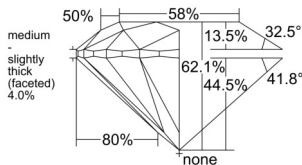

GIA®

FACSIMILE

GIA NATURAL DIAMOND DOSSIER®

December 08, 2025
GIA Report Number 7543167249
Shape and Cutting Style ..... Round Brilliant
Measurements ..... 4.63 - 4.66 x 2.88 mm

GRADING RESULTS

Carat Weight ..... 0.38 carat
Color Grade ..... F
Clarity Grade VVS2
Cut Grade ..... Excellent

ADDITIONAL GRADING INFORMATION

Polish ..... Excellent
Symmetry ..... Excellent
Fluorescence ..... None
Clarity Characteristics ..... Pinpoint, Cloud
Inscription(s): GIA 7543167249

GIA REPORT 7543167249

Verify this report at GIA.edu

PROPORTIONS

Profile to actual proportions

GRADING SCALES

GIA COLOR SCALE	GIA CLARITY SCALE	GIA CUT SCALE	
D	FLAWLESS	EXCELLENT	
E	INTERNALLY FLAWLESS		
F		VVS₁	VERY GOOD
G	VVS₂		
H	VS₁	GOOD	
I	VS₂		
J	SI₁	FAIR	
K	SI₂		
L	I₁	POOR	
M	I₂		
N	I₃		
O			
P			
Q			
R			
S			
T			
U			
V			
W			
X			
Y			
Z