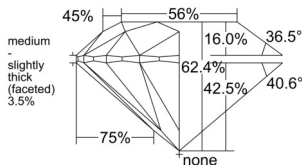

GIA®

FACSIMILE

GIA REPORT

7543146233

Verify this report at GIA.edu

GIA NATURAL DIAMOND DOSSIER®

December 04, 2025
GIA Report Number 7543146233
Shape and Cutting Style ..... Round Brilliant
Measurements ..... 5.19 - 5.22 x 3.25 mm

GRADING RESULTS

Carat Weight ..... 0.54 carat
Color Grade ..... H
Clarity Grade VVS1
Cut Grade ..... Excellent

ADDITIONAL GRADING INFORMATION

Polish ..... Excellent
Symmetry ..... Excellent
Fluorescence ..... Faint
Clarity Characteristics ..... Pinpoint, Feather
Inscription(s): GIA 7543146233

PROPORTIONS

Profile to actual proportions