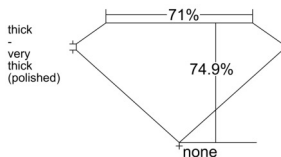

GIA®

FACSIMILE

GIA REPORT 7543143392

Verify this report at GIA.edu

GIA NATURAL DIAMOND DOSSIER®

December 04, 2025
GIA Report Number 7543143392
Shape and Cutting Style ..... Square Modified Brilliant
Measurements ..... 4.73 x 4.71 x 3.53 mm

GRADING RESULTS

Carat Weight ..... 0.70 carat
Color Grade ..... J
Clarity Grade VVS1

ADDITIONAL GRADING INFORMATION

Polish ..... Excellent
Symmetry ..... Excellent
Fluorescence ..... Faint
Clarity Characteristics ..... Pinpoint, Feather
Inscription(s): GIA 7543143392

PROPORTIONS

Profile not to actual proportions

GRADING SCALES

GIA COLOR SCALE		GIA CLARITY SCALE	
COLORLESS	D	VERY VERY SLIGHTLY INCLUDED	FLAWLESS
	E		INTERNALLY FLAWLESS
	F		VVS₁
	G		VVS₂
	H		VS₁
	I		VS₂
	J		SI₁
	K		SI₂
	L		I₁
	M		I₂
NEAR COLORLESS	N	SLIGHTLY INCLUDED	I₃
	O		
	P		
	Q		
FAINT	R	INCLUDED	
	S		
	T		
	U		
VERY LIGHT	V		
	W		
	X		
	Y		
LIGHT	Z