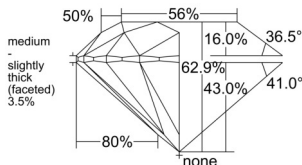

GIA®

FACSIMILE

GIA REPORT

7543141153

Verify this report at GIA.edu

GIA NATURAL DIAMOND DOSSIER®

December 02, 2025
GIA Report Number 7543141153
Shape and Cutting Style ..... Round Brilliant
Measurements ..... 4.32 - 4.34 x 2.73 mm

GRADING RESULTS

Carat Weight ..... 0.31 carat
Color Grade ..... K
Clarity Grade VS2
Cut Grade ..... Excellent

ADDITIONAL GRADING INFORMATION

Polish ..... Very Good
Symmetry ..... Excellent
Fluorescence ..... None
Clarity Characteristics..... Crystal, Cloud, Feather
Inscription(s): GIA 7543141153

PROPORTIONS

Profile to actual proportions

GRADING SCALES

GIA COLOR SCALE

COLORLESS	D
	E
	F
	G
	H
	I
	J
NEAR COLORLESS	K
	L
Faint	M
	N
	O
	P
	Q
	R
	S
	T
	U
	V
	W
	X
	Y
LIGHT	Z

GIA CLARITY SCALE

FLAWLESS	VERY VERY SLIGHTLY INCLUDED	VS₁	VS₂	VS₁	SI₁	SI₂	I₁	I₂	I₃	
										FLAWLESS
INTERNALLY FLAWLESS	VERY SLIGHTLY INCLUDED	VVS₁	VVS₂	VS₁	VS₂	SI₁	SI₂	I₁	I₂	
	SLIGHTLY INCLUDED									

GIA CUT SCALE

EXCELLENT
VERY GOOD
GOOD
FAIR
POOR