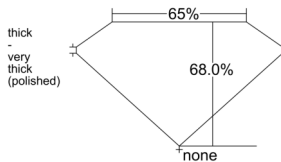

GIA®

FACSIMILE

GIA REPORT 7543128582

Verify this report at gia.edu

GIA NATURAL DIAMOND DOSSIER®

December 01, 2025
GIA Report Number 7543128582
Shape and Cutting Style ..... **Cut-Cornered Rectangular Modified Brilliant**
Measurements ..... 5.34 x 3.66 x 2.49 mm

GRADING RESULTS

Carat Weight ..... 0.42 carat
Color Grade ..... H
Clarity Grade VS1

ADDITIONAL GRADING INFORMATION

Polish ..... Excellent
Symmetry ..... Very Good
Fluorescence ..... None
Clarity Characteristics..... Cloud, Crystal, Feather, Pinpoint
Inscription(s): GIA 7543128582

PROPORTIONS

Profile not to actual proportions

GRADING SCALES

GIA COLOR SCALE		GIA CLARITY SCALE			
COLORLESS	D	VERY VERY SLIGHTLY INCLUDED	FLAWLESS		
	E		INTERNALLY FLAWLESS		
	F	VERY SLIGHTLY INCLUDED	VVS₁		
	G		VVS₂		
	H		VS₁		
	NEAR COLORLESS	I	SLIGHTLY INCLUDED	VS₂	
		J		SI₁	
		FAINT	K	INCLUDED	SI₂
			L		I₁
			M		I₂
VERT LIGHT	N	LIGHT	I₃		
	O				
	P				
	Q				
	R