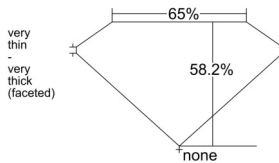

GIA®

FACSIMILE

GIA REPORT 7543111745

Verify this report at GIA.edu

GIA NATURAL DIAMOND DOSSIER®

December 01, 2025
GIA Report Number 7543111745
Shape and Cutting Style ..... Oval Brilliant
Measurements ..... 7.25 x 5.08 x 2.96 mm

GRADING RESULTS

Carat Weight ..... 0.70 carat
Color Grade L
Clarity Grade VS2

ADDITIONAL GRADING INFORMATION

Polish ..... Very Good
Symmetry ..... Excellent
Fluorescence ..... Strong Blue
Clarity Characteristics ..... Crystal, Cloud
Inscription(s): GIA 7543111745

PROPORTIONS

Profile not to actual proportions

GRADING SCALES

GIA COLOR SCALE		GIA CLARITY SCALE			
COLORLESS	D	VERY VERY SLIGHTLY INCLUDED	FLAWLESS		
	E		INTERNALLY FLAWLESS		
	F		VVS₁		
	NEAR COLORLESS	G	VERY SLIGHTLY INCLUDED	VVS₂	
		H		VS₁	
		FANT	I	SLIGHTLY INCLUDED	VS₂
			J		SI₁
	LIGHT	K	INCLUDED	SI₂	
		L		I₁	
		M		I₂	
N		INCLUDED	I₃		
O					
P					
Q					
R					
S					
T					
U					
V					
W					
X					
Y					
Z