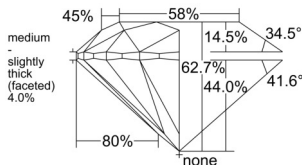

GIA®

FACSIMILE

GIA NATURAL DIAMOND DOSSIER®

November 28, 2025
GIA Report Number 7543107331
Shape and Cutting Style ..... Round Brilliant
Measurements ..... 4.60 - 4.62 x 2.89 mm

GRADING RESULTS

Carat Weight ..... 0.38 carat
Color Grade ..... E
Clarity Grade VVS1
Cut Grade ..... Excellent

ADDITIONAL GRADING INFORMATION

Polish ..... Excellent
Symmetry ..... Excellent
Fluorescence ..... None
Clarity Characteristics ..... Pinpoint
Inscription(s): GIA 7543107331

GIA REPORT 7543107331

Verify this report at GIA.edu

PROPORTIONS

Profile to actual proportions

GRADING SCALES

GIA COLOR SCALE

COLOURLESS	D
	E
	F
	G
	H
	I
NEAR COLOURLESS	J
	K
	L
FAIN	M
	N
	O
	P
VERY LIGHT	Q
	R
	S
	T
	U
	V
	W
	X
	Y
LIGHT	Z

GIA CLARITY SCALE

FLAWLESS	INTERNAL FLAWLESS	
		FLAWLESS
VERY VERY SLIGHTLY INCLUDED	VVS₁	
	VVS₂	
VERY SLIGHTLY INCLUDED	VS₁	
	VS₂	
SLIGHTLY INCLUDED	SI₁	
	SI₂	
INCLUDED	I₁	
	I₂	
	I₃	

GIA CUT SCALE

EXCELLENT
VERY GOOD
GOOD
FAIR
POOR