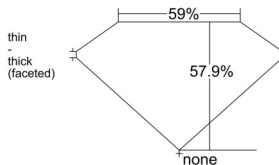

GIA®

FACSIMILE

GIA REPORT

7543106236

Verify this report at GIA.edu

GIA NATURAL DIAMOND DOSSIER®

November 27, 2025
GIA Report Number 7543106236
Shape and Cutting Style ..... Heart Brilliant
Measurements ..... 5.40 x 6.24 x 3.61 mm

GRADING RESULTS

Carat Weight ..... 0.71 carat
Color Grade I
Clarity Grade VS2

ADDITIONAL GRADING INFORMATION

Polish ..... Very Good
Symmetry ..... Excellent
Fluorescence ..... None
Clarity Characteristics ..... Cloud, Crystal, Feather
Inscription(s): GIA 7543106236

PROPORTIONS

Profile not to actual proportions

GRADING SCALES

GIA COLOR SCALE		GIA CLARITY SCALE			
COLORLESS	D	VERY VERY SLIGHTLY INCLUDED	FLAWLESS		
	E		INTERNALLY FLAWLESS		
	F	VERY SLIGHTLY INCLUDED	VVS₁		
	G		VVS₂		
	H		VS₁		
	NEAR COLORLESS	I	SLIGHTLY INCLUDED	VS₂	
		J		SI₁	
		FAINT	K	INCLUDED	SI₂
			L		I₁
			M		I₂
VERT LIGHT	N	LIGHT	I₃		
	O				
	P				
	Q				
	R