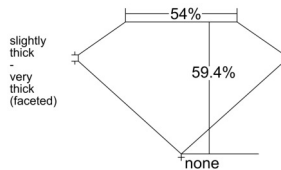

GIA®

FACSIMILE

GIA REPORT 7543034320

Verify this report at GIA.edu

GIA NATURAL DIAMOND DOSSIER®

November 18, 2025
GIA Report Number 7543034320
Shape and Cutting Style ..... Heart Brilliant
Measurements ..... 4.67 x 5.55 x 3.30 mm

GRADING RESULTS

Carat Weight ..... 0.52 carat
Color Grade I
Clarity Grade VVS1

ADDITIONAL GRADING INFORMATION

Polish ..... Excellent
Symmetry ..... Excellent
Fluorescence ..... None
Clarity Characteristics ..... Feather
Inscription(s): GIA 7543034320

PROPORTIONS

Profile not to actual proportions

GRADING SCALES

GIA COLOR SCALE		GIA CLARITY SCALE			
COLORLESS	D	VERY VERY SLIGHTLY INCLUDED	FLAWLESS		
	E		INTERNALLY FLAWLESS		
	F		VVS₁		
	G		VVS₂		
	NEAR COLORLESS	H	VERY SLIGHTLY INCLUDED	VS₁	
		I		VS₂	
		FAINT	J	SLIGHTLY INCLUDED	SI₁
			K		SI₂
	L		I₁		
	VERT LIGHT		M	INCLUDED	I₂
N			I₃		
O					
P					
LIGHT	Q				
	R				
	S				
	T				
	U				
	Z