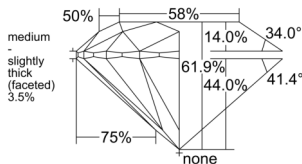

GIA®

FACSIMILE

GIA NATURAL DIAMOND DOSSIER®

November 19, 2025
GIA Report Number 7543033322
Shape and Cutting Style ..... Round Brilliant
Measurements ..... 5.40 - 5.44 x 3.35 mm

GRADING RESULTS

Carat Weight ..... 0.60 carat
Color Grade ..... G
Clarity Grade S11
Cut Grade ..... Excellent

ADDITIONAL GRADING INFORMATION

Polish ..... Excellent
Symmetry ..... Excellent
Fluorescence ..... None
Clarity Characteristics..... Crystal, Cloud, Needle, Feather
Inscription(s): GIA 7543033322

GIA REPORT 7543033322

Verify this report at GIA.edu

PROPORTIONS

Profile to actual proportions