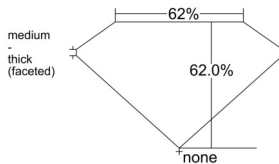

GIA®

FACSIMILE

GIA REPORT

7543008674

Verify this report at GIA.edu

GIA NATURAL DIAMOND DOSSIER®

November 14, 2025
GIA Report Number 7543008674
Shape and Cutting Style ..... Marquise Brilliant
Measurements ..... 7.32 x 3.47 x 2.15 mm

GRADING RESULTS

Carat Weight ..... 0.31 carat
Color Grade ..... G
Clarity Grade VVS1

ADDITIONAL GRADING INFORMATION

Polish ..... Excellent
Symmetry ..... Very Good
Fluorescence ..... Faint
Clarity Characteristics ..... Pinpoint
Inscription(s): GIA 7543008674

PROPORTIONS

Profile not to actual proportions

GRADING SCALES

GIA COLOR SCALE		GIA CLARITY SCALE			
COLORLESS	D	VERY VERY SLIGHTLY INCLUDED	FLAWLESS		
	E		INTERNALLY FLAWLESS		
	F		VVS₁		
	NEAR COLORLESS	G	VVS₂		
		H	VERY SLIGHTLY INCLUDED	VS₁	
		I		VS₂	
		FAINT	J	SLIGHTLY INCLUDED	SI₁
			K		SI₂
	L		INCLUDED		I₁
	M			I₂	
VERTICALLY LIGHT	N			I₃	
	O				
	P				
	Q				
	R				
LIGHT	S				
	T				
	U				
	V				
	W				
X					
Y					
Z