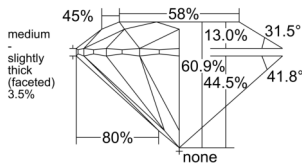

GIA®

FACSIMILE

GIA REPORT

7542999191

Verify this report at GIA.edu

GIA NATURAL DIAMOND DOSSIER®

April 09, 2026
GIA Report Number 7542999191
Shape and Cutting Style ..... Round Brilliant
Measurements ..... 4.77 - 4.79 x 2.91 mm

GRADING RESULTS

Carat Weight ..... 0.40 carat
Color Grade ..... G
Clarity Grade VVS2
Cut Grade ..... Excellent

ADDITIONAL GRADING INFORMATION

Polish ..... Excellent
Symmetry ..... Excellent
Fluorescence ..... Strong Blue
Clarity Characteristics ..... Cloud, Pinpoint
Inscription(s): GIA 7542999191

PROPORTIONS

GRADING SCALES

GIA COLOR SCALE

COLOURLESS	D
	E
	F
	G
	H
	I
	J
NEAR COLOURLESS	K
	L
FAIN	M
	N
	O
	P
	Q
VERY LIGHT	R
	S
	T
	U
	V
	W
	X
	Y
LIGHT	Z

GIA CLARITY SCALE

FLAWLESS	INTERNAL FLAWLESS	
		VVS₁
VVS₂	VS₁	
VS₂	SI₁	
SI₁	SI₂	
I₁	I₂	
I₂	I₃	

GIA CUT SCALE

EXCELLENT
VERY GOOD
GOOD
FAIR
POOR