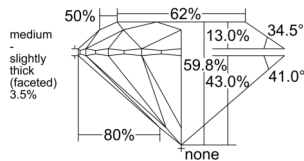

GIA®

FACSIMILE

GIA NATURAL DIAMOND DOSSIER®

April 09, 2026
GIA Report Number 7542996525
Shape and Cutting Style ..... Round Brilliant
Measurements ..... 4.32 - 4.34 x 2.59 mm

GRADING RESULTS

Carat Weight ..... 0.30 carat
Color Grade ..... J
Clarity Grade S11
Cut Grade ..... Excellent

ADDITIONAL GRADING INFORMATION

Polish ..... Excellent
Symmetry ..... Very Good
Fluorescence ..... None
Clarity Characteristics ..... Cloud
Inscription(s): GIA 7542996525

GIA REPORT 7542996525

Verify this report at GIA.edu

PROPORTIONS

Profile to actual proportions

GRADING SCALES

GIA COLOR SCALE	GIA CLARITY SCALE	GIA CUT SCALE	
D	FLAWLESS	EXCELLENT	
E	INTERNALLY FLAWLESS		
F		VVS₁	VERY GOOD
G	VVS₂		
H	VS₁	GOOD	
I	VS₂		
J	S1₁	FAIR	
K	S1₂		
L	I₁	POOR	
M	I₂		
N	I₃		
O			
P			
Q			
R			
S			
T			
U			
V			
W			
X			
Y			
Z