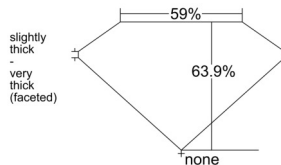

GIA®

FACSIMILE

GIA REPORT

7542992374

Verify this report at GIA.edu

GIA NATURAL DIAMOND DOSSIER®

April 09, 2026
GIA Report Number 7542992374
Shape and Cutting Style ..... Pear Brilliant
Measurements ..... 7.96 x 5.14 x 3.28 mm

GRADING RESULTS

Carat Weight ..... 0.80 carat
Color Grade ..... G
Clarity Grade VS1

ADDITIONAL GRADING INFORMATION

Polish ..... Excellent
Symmetry ..... Excellent
Fluorescence ..... Medium Blue
Clarity Characteristics ..... Crystal
Inscription(s): GIA 7542992374

PROPORTIONS

Profile not to actual proportions

GRADING SCALES

GIA COLOR SCALE		GIA CLARITY SCALE			
COLORLESS	D	VERY VERY SLIGHTLY INCLUDED	FLAWLESS		
	E		INTERNALLY FLAWLESS		
	F		VVS₁		
	NEAR COLORLESS	G	VVS₂		
		H	VERY SLIGHTLY INCLUDED	VS₁	
		I		VS₂	
		FAINT	J	SLIGHTLY INCLUDED	SI₁
			K		SI₂
	L		INCLUDED		I₁
	M			I₂	
VERT LIGHT	N			I₃	
	O				
	P				
	Q				
	R				
LIGHT	S				
	T				
	U				
	V				
	W				
	X				
	Y				
	Z