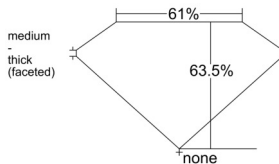

GIA®

FACSIMILE

GIA REPORT 7542991788

Verify this report at GIA.edu

GIA NATURAL DIAMOND DOSSIER®

April 08, 2026
GIA Report Number 7542991788
Shape and Cutting Style ..... Marquise Brilliant
Measurements ..... 8.03 x 4.13 x 2.62 mm

GRADING RESULTS

Carat Weight ..... 0.50 carat
Color Grade ..... J
Clarity Grade VVS2

ADDITIONAL GRADING INFORMATION

Polish ..... Excellent
Symmetry ..... Excellent
Fluorescence ..... None
Clarity Characteristics ..... Pinpoint
Inscription(s): GIA 7542991788

PROPORTIONS

Profile not to actual proportions

GRADING SCALES

GIA COLOR SCALE		GIA CLARITY SCALE			
COLORLESS	D	VERY VERY SLIGHTLY INCLUDED	FLAWLESS		
	E		INTERNALLY FLAWLESS		
	F	VERY SLIGHTLY INCLUDED	VVS₁		
	G		VVS₂		
	H		VS₁		
	NEAR COLORLESS	I	SLIGHTLY INCLUDED	VS₂	
		J		SI₁	
		FAINT	K	INCLUDED	SI₂
			L		I₁
			M		I₂
VERT LIGHT	N	LIGHT	I₃		
	O				
	P				
	Q				
	R