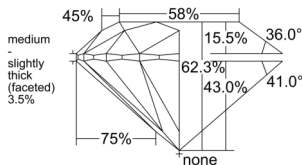

GIA®

FACSIMILE

GIA REPORT

7542986344

Verify this report at GIA.edu

GIA NATURAL DIAMOND DOSSIER®

April 09, 2026
GIA Report Number 7542986344
Shape and Cutting Style ..... Round Brilliant
Measurements ..... 5.04 - 5.08 x 3.15 mm

GRADING RESULTS

Carat Weight ..... 0.50 carat
Color Grade L
Clarity Grade VS1
Cut Grade ..... Excellent

ADDITIONAL GRADING INFORMATION

Polish ..... Excellent
Symmetry ..... Excellent
Fluorescence ..... None
Clarity Characteristics ..... Cloud
Inscription(s): GIA 7542986344

PROPORTIONS

Profile to actual proportions

GRADING SCALES

GIA COLOR SCALE	GIA CLARITY SCALE	GIA CUT SCALE	
D	FLAWLESS	EXCELLENT	
E	INTERNALLY FLAWLESS		
F		VVS₁	VERY GOOD
G	VVS₂		
H	VS₁	GOOD	
I	VS₂		
J	SI₁	FAIR	
K	SI₂		
L	I₁	POOR	
M	I₂		
N	I₃		
O			
P			
Q			
R			
S			
T			
U			
V			
W			
X			
Y			
Z