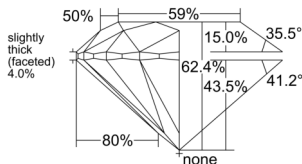

GIA®

FACSIMILE

GIA NATURAL DIAMOND DOSSIER®

April 03, 2026
GIA Report Number 7542955036
Shape and Cutting Style ..... Round Brilliant
Measurements ..... 5.05 - 5.08 x 3.16 mm

GRADING RESULTS

Carat Weight ..... 0.50 carat
Color Grade I
Clarity Grade VS1
Cut Grade ..... Excellent

ADDITIONAL GRADING INFORMATION

Polish ..... Excellent
Symmetry ..... Excellent
Fluorescence ..... None
Clarity Characteristics..... Crystal, Cloud, Pinpoint, Needle
Inscription(s): GIA 7542955036

GIA REPORT 7542955036

Verify this report at GIA.edu

PROPORTIONS

Profile to actual proportions