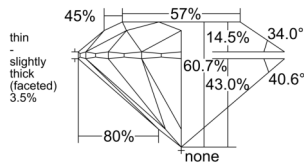

GIA®

FACSIMILE

GIA REPORT

7542948132

Verify this report at GIA.edu

GIA NATURAL DIAMOND DOSSIER®

April 03, 2026
GIA Report Number **7542948132**
Shape and Cutting Style ..... **Round Brilliant**
Measurements ..... **5.12 - 5.14 x 3.11 mm**

GRADING RESULTS

Carat Weight ..... **0.50 carat**
Color Grade ..... **M**
Clarity Grade **S11**
Cut Grade ..... **Excellent**

ADDITIONAL GRADING INFORMATION

Polish ..... **Excellent**
Symmetry ..... **Excellent**
Fluorescence ..... **Faint**
Clarity Characteristics..... **Feather, Crystal, Cloud**
Inscription(s): **GIA 7542948132**

PROPORTIONS

GRADING SCALES

GIA COLOR SCALE

COLORLESS	D
	E
	F
	G
	H
	I
	J
NEAR COLORLESS	K
	L
FAIN	M
	N
	O
	P
VERY LIGHT	Q
	R
	S
	T
	U
	V
	W
	X
	Y
LIGHT	Z

GIA CLARITY SCALE

FLAWLESS	INTERNAL FLAWLESS	
		FLAWLESS
VERY VERY SLIGHTLY INCLUDED	VVS₁	
	VVS₂	
VERY SLIGHTLY INCLUDED	VS₁	
	VS₂	
SLIGHTLY INCLUDED	SI₁	
	SI₂	
INCLUDED	I₁	
	I₂	
	I₃	

GIA CUT SCALE

EXCELLENT
VERY GOOD
GOOD
FAIR
POOR