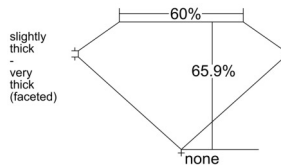

GIA®

FACSIMILE

GIA REPORT

7542934660

Verify this report at GIA.edu

GIA NATURAL DIAMOND DOSSIER®

April 02, 2026
GIA Report Number 7542934660
Shape and Cutting Style ..... Oval Brilliant
Measurements ..... 6.78 x 4.87 x 3.21 mm

GRADING RESULTS

Carat Weight ..... 0.70 carat
Color Grade ..... F
Clarity Grade S11

ADDITIONAL GRADING INFORMATION

Polish ..... Very Good
Symmetry ..... Very Good
Fluorescence ..... None
Clarity Characteristics..... Twinning Wisp, Cloud, Feather
Inscription(s): GIA 7542934660

PROPORTIONS

Profile not to actual proportions

GRADING SCALES

GIA COLOR SCALE		GIA CLARITY SCALE		
NEAR COLORLESS	D	VERY VERY SLIGHTLY INCLUDED	FLAWLESS	
	E		INTERNALLY FLAWLESS	
	F	VERY SLIGHTLY INCLUDED	VVS₁	
	G		VVS₂	
	H		VS₁	
	FAINT	I	SLIGHTLY INCLUDED	VS₂
		J		S1₁
		K	INCLUDED	S1₂
		L		I₁
		M		I₂
VERT LIGHT		N	INCLUDED	I₃
		O		
		P		
	Q			
	R			
	S			
LIGHT	T			
	U			
	V			
	W			
	X			
Y				
Z