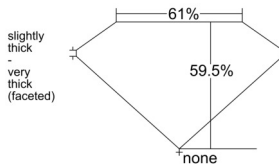

GIA®

FACSIMILE

GIA REPORT

7542915437

Verify this report at GIA.edu

GIA NATURAL DIAMOND DOSSIER®

March 27, 2026
GIA Report Number **7542915437**
Shape and Cutting Style ..... **Pear Brilliant**
Measurements ..... **7.15 x 4.47 x 2.66 mm**

GRADING RESULTS

Carat Weight ..... **0.50 carat**
Color Grade ..... **G**
Clarity Grade **VS1**

ADDITIONAL GRADING INFORMATION

Polish ..... **Excellent**
Symmetry ..... **Very Good**
Fluorescence ..... **Medium Blue**
Clarity Characteristics..... **Crystal, Feather, Pinpoint**
Inscription(s): **GIA 7542915437**

PROPORTIONS

Profile not to actual proportions

GRADING SCALES

GIA COLOR SCALE		GIA CLARITY SCALE			
COLORLESS	D	VERY VERY SLIGHTLY INCLUDED	FLAWLESS		
	E		INTERNALLY FLAWLESS		
	F	VERY SLIGHTLY INCLUDED	VS₁		
	G		VS₂		
	H		VS₁		
	NEAR COLORLESS	I	SLIGHTLY INCLUDED	SI₁	
		J		SI₂	
		FAINT	K	INCLUDED	I₁
			L		I₂
			M		I₃
VERT LIGHT	N		LIGHT		
	O				
	P				
	Q				
	R