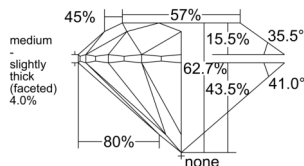

GIA®

FACSIMILE

GIA REPORT

7542898568

Verify this report at GIA.edu

GIA NATURAL DIAMOND DOSSIER®

March 26, 2026
GIA Report Number **7542898568**
Shape and Cutting Style ..... **Round Brilliant**
Measurements ..... **5.89 - 5.92 x 3.70 mm**

GRADING RESULTS

Carat Weight ..... **0.80 carat**
Color Grade ..... **I**
Clarity Grade **VVS1**
Cut Grade ..... **Excellent**

ADDITIONAL GRADING INFORMATION

Polish ..... **Excellent**
Symmetry ..... **Excellent**
Fluorescence ..... **None**
Clarity Characteristics ..... **Feather**
Inscription(s): **GIA 7542898568**

PROPORTIONS

Profile to actual proportions

GRADING SCALES

GIA COLOR SCALE

COLORED	D
	E
	F
	G
	H
	I
	J
NEAR COLORLESS	K
	L
Faint	M
	N
	O
	P
	Q
	R
	S
	T
	U
	V
	W
	X
	Y
Light	Z

GIA CLARITY SCALE

FLAWLESS	INTERNAL FLAWLESS	VERY VERY SLIGHTLY INCLUDED	VERY SLIGHTLY INCLUDED	SLIGHTLY INCLUDED	INCLUDED	
						FLAWLESS
		VVS₁	VVS₂	VS₁	VS₂	
			SI₁	SI₂	I₁	
					I₂	
					I₃	

GIA CUT SCALE

EXCELLENT
VERY GOOD
GOOD
FAIR
POOR