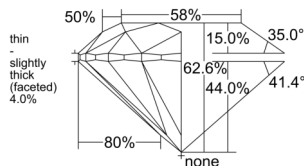

GIA®

FACSIMILE

GIA REPORT

7542894427

Verify this report at GIA.edu

GIA NATURAL DIAMOND DOSSIER®

March 26, 2026

GIA Report Number 7542894427

Shape and Cutting Style ..... Round Brilliant

Measurements ..... 5.05 - 5.07 x 3.17 mm

GRADING RESULTS

Carat Weight ..... 0.50 carat

Color Grade ..... M

Clarity Grade S11

Cut Grade ..... Excellent

ADDITIONAL GRADING INFORMATION

Polish ..... Excellent

Symmetry ..... Excellent

Fluorescence ..... None

Clarity Characteristics..... Crystal, Cloud

Inscription(s): GIA 7542894427

PROPORTIONS

Profile to actual proportions

GRADING SCALES

GIA COLOR SCALE

COLORESS	D
	E
	F
	G
	H
	I
	J
NEAR COLORESS	K
	L
FAIN	M
	N
	O
	P
VERY LIGHT	Q
	R
	S
	T
	U
	V
	W
	X
	Y
LIGHT	Z

GIA CLARITY SCALE

VERY VERY SLIGHTLY INCLUDED	FLAWLESS
	INTERNALLY FLAWLESS
VERY SLIGHTLY INCLUDED	VVS₁
	VVS₂
SLIGHTLY INCLUDED	VS₁
	VS₂
INCLUDED	S1₁
	S1₂
	I₁
	I₂
	I₃

GIA CUT SCALE

EXCELLENT
VERY GOOD
GOOD
FAIR
POOR