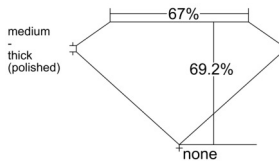

GIA®

FACSIMILE

GIA REPORT

7542884267

Verify this report at GIA.edu

GIA NATURAL DIAMOND DOSSIER®

March 27, 2026
GIA Report Number 7542884267
Shape and Cutting Style ..... Emerald Cut
Measurements ..... 5.31 x 3.85 x 2.67 mm

GRADING RESULTS

Carat Weight ..... 0.53 carat
Color Grade ..... F
Clarity Grade VVS1

ADDITIONAL GRADING INFORMATION

Polish ..... Excellent
Symmetry ..... Very Good
Fluorescence ..... Faint
Clarity Characteristics ..... Pinpoint
Inscription(s): GIA 7542884267

PROPORTIONS

Profile not to actual proportions

GRADING SCALES

GIA COLOR SCALE		GIA CLARITY SCALE			
COLORLESS	D	VERY VERY SLIGHTLY INCLUDED	FLAWLESS		
	E		INTERNALLY FLAWLESS		
	F	VERY SLIGHTLY INCLUDED	VVS₁		
	G		VVS₂		
	H		VS₁		
	NEAR COLORLESS	I	SLIGHTLY INCLUDED	VS₂	
		J		SI₁	
		FAINT	K	INCLUDED	SI₂
			L		I₁
			M		I₂
VERT LIGHT	N	INCLUDED	I₃		
	O				
	P				
	Q				
	R				
	S				
LIGHT	T				
	U				
	V				
	W				
	X				
Y					
Z