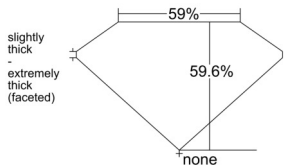

GIA®

FACSIMILE

GIA REPORT 7542855488

Verify this report at GIA.edu

GIA NATURAL DIAMOND DOSSIER®

March 20, 2026
GIA Report Number **7542855488**
Shape and Cutting Style ..... **Heart Brilliant**
Measurements ..... **5.19 x 6.10 x 3.64 mm**

GRADING RESULTS

Carat Weight ..... **0.71 carat**
Color Grade ..... **H**
Clarity Grade **VS1**

ADDITIONAL GRADING INFORMATION

Polish ..... **Excellent**
Symmetry ..... **Excellent**
Fluorescence ..... **None**
Clarity Characteristics ..... **Feather**
Inscription(s): GIA 7542855488

PROPORTIONS

Profile not to actual proportions

GRADING SCALES

GIA COLOR SCALE		GIA CLARITY SCALE			
COLORLESS	D	VERY VERY SLIGHTLY INCLUDED	FLAWLESS		
	E		INTERNALLY FLAWLESS		
	F	VERY SLIGHTLY INCLUDED	VVS₁		
	G		VVS₂		
	H		VS₁		
	NEAR COLORLESS	I	SLIGHTLY INCLUDED	VS₂	
		J		SI₁	
		FAINT	K	INCLUDED	SI₂
			L		I₁
			M		I₂
VERY LIGHT			N	INCLUDED	I₃
			O		
			P		
	Q				
LIGHT	R				
	S				
	T				
	U				
	V				
	Z